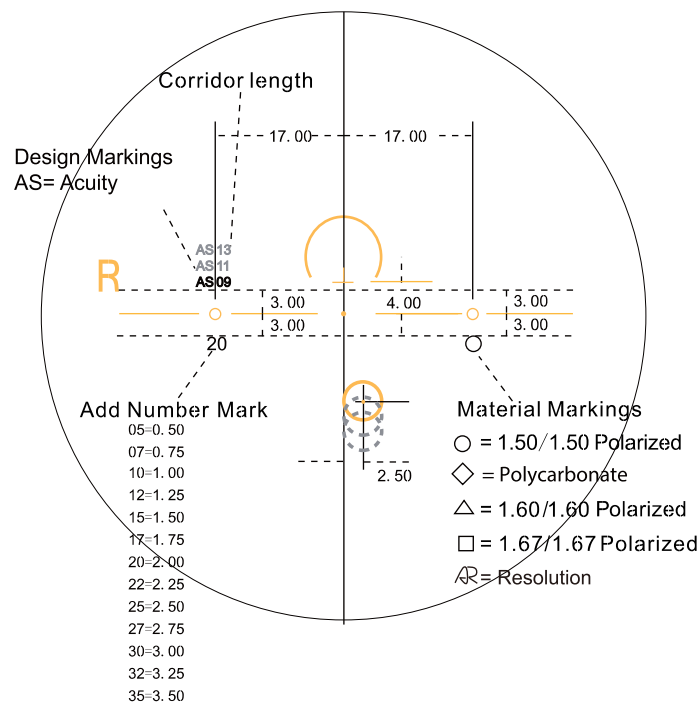

Right Eye

Laser mark layout at right lens from front side view

Left Eye

Laser mark layout at left lens from front side view