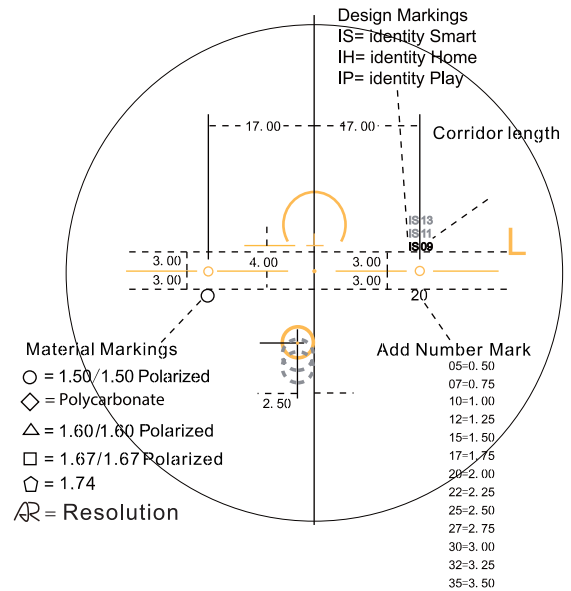

Smart/Home/Play

Right Eye

Laser mark layout at right lens from front side view

Left Eye

Laser mark layout at left lens from front side view

PRO (degressive)

Right Eye

Laser mark layout at right lens from front side view

Left Eye

Laser mark layout at left lens from front side view