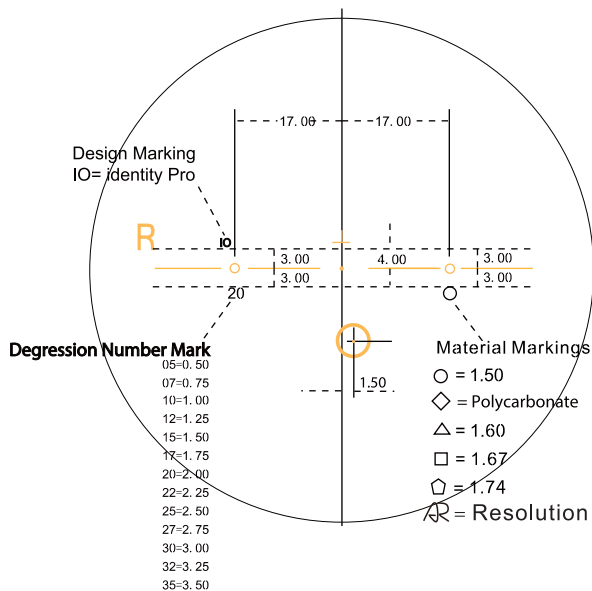

Smart/Home/Play

Right Eye

Laser mark layout at right lens from front side view

Left Eye

Laser mark layout at left lens from front side view

PRO (degressive)

Right Eye

Laser mark layout at right lens from front side view

Left Eye

Laser mark layout at left lens from front side view