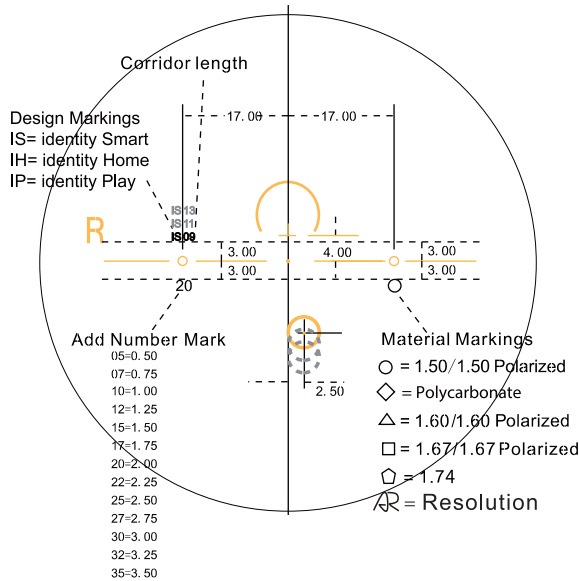

Smart/Home/Play

Right Eye

Laser mark layout at right lens from front side view

Left Eye

Laser mark layout at left lens from front side view

PRO (degressive)

Right Eye

Laser mark layout at right lens from front side view

Left Eye

Laser mark layout at left lens from front side view