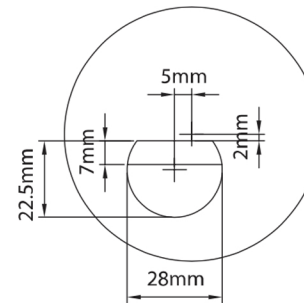

LENS MARKING CHART

Sport Progressive

Fitting Heights

16mm, 18mm

Start Progressive

Fitting Heights

14mm, 18mm

Bifocal / Trifocal

100 / 300 Progressive

Fitting Heights

14mm, 16mm, 18mm

Fitting Heights

10mm, 11mm, 12mm, 13mm

Fitting Heights

14mm, 15mm, 16mm, 17mm, 18mm

Fitting Heights

14mm, 16mm, 18mm