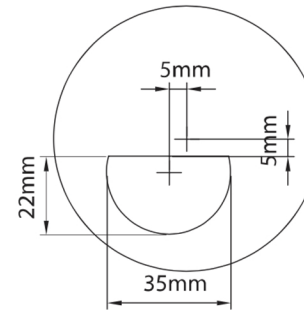

LENS MARKING CHART

Sport Progressive

Fitting Heights

16mm, 18mm

Start Progressive

Fitting Heights

14mm, 18mm

Bifocal / Trifocal

100 / 300 Progressive

Fitting Heights

14mm, 16mm, 18mm

Fitting Heights

10mm, 11mm, 12mm, 13mm

Fitting Heights

14mm, 15mm, 16mm, 17mm, 18mm

Fitting Heights

14mm, 16mm, 18mm